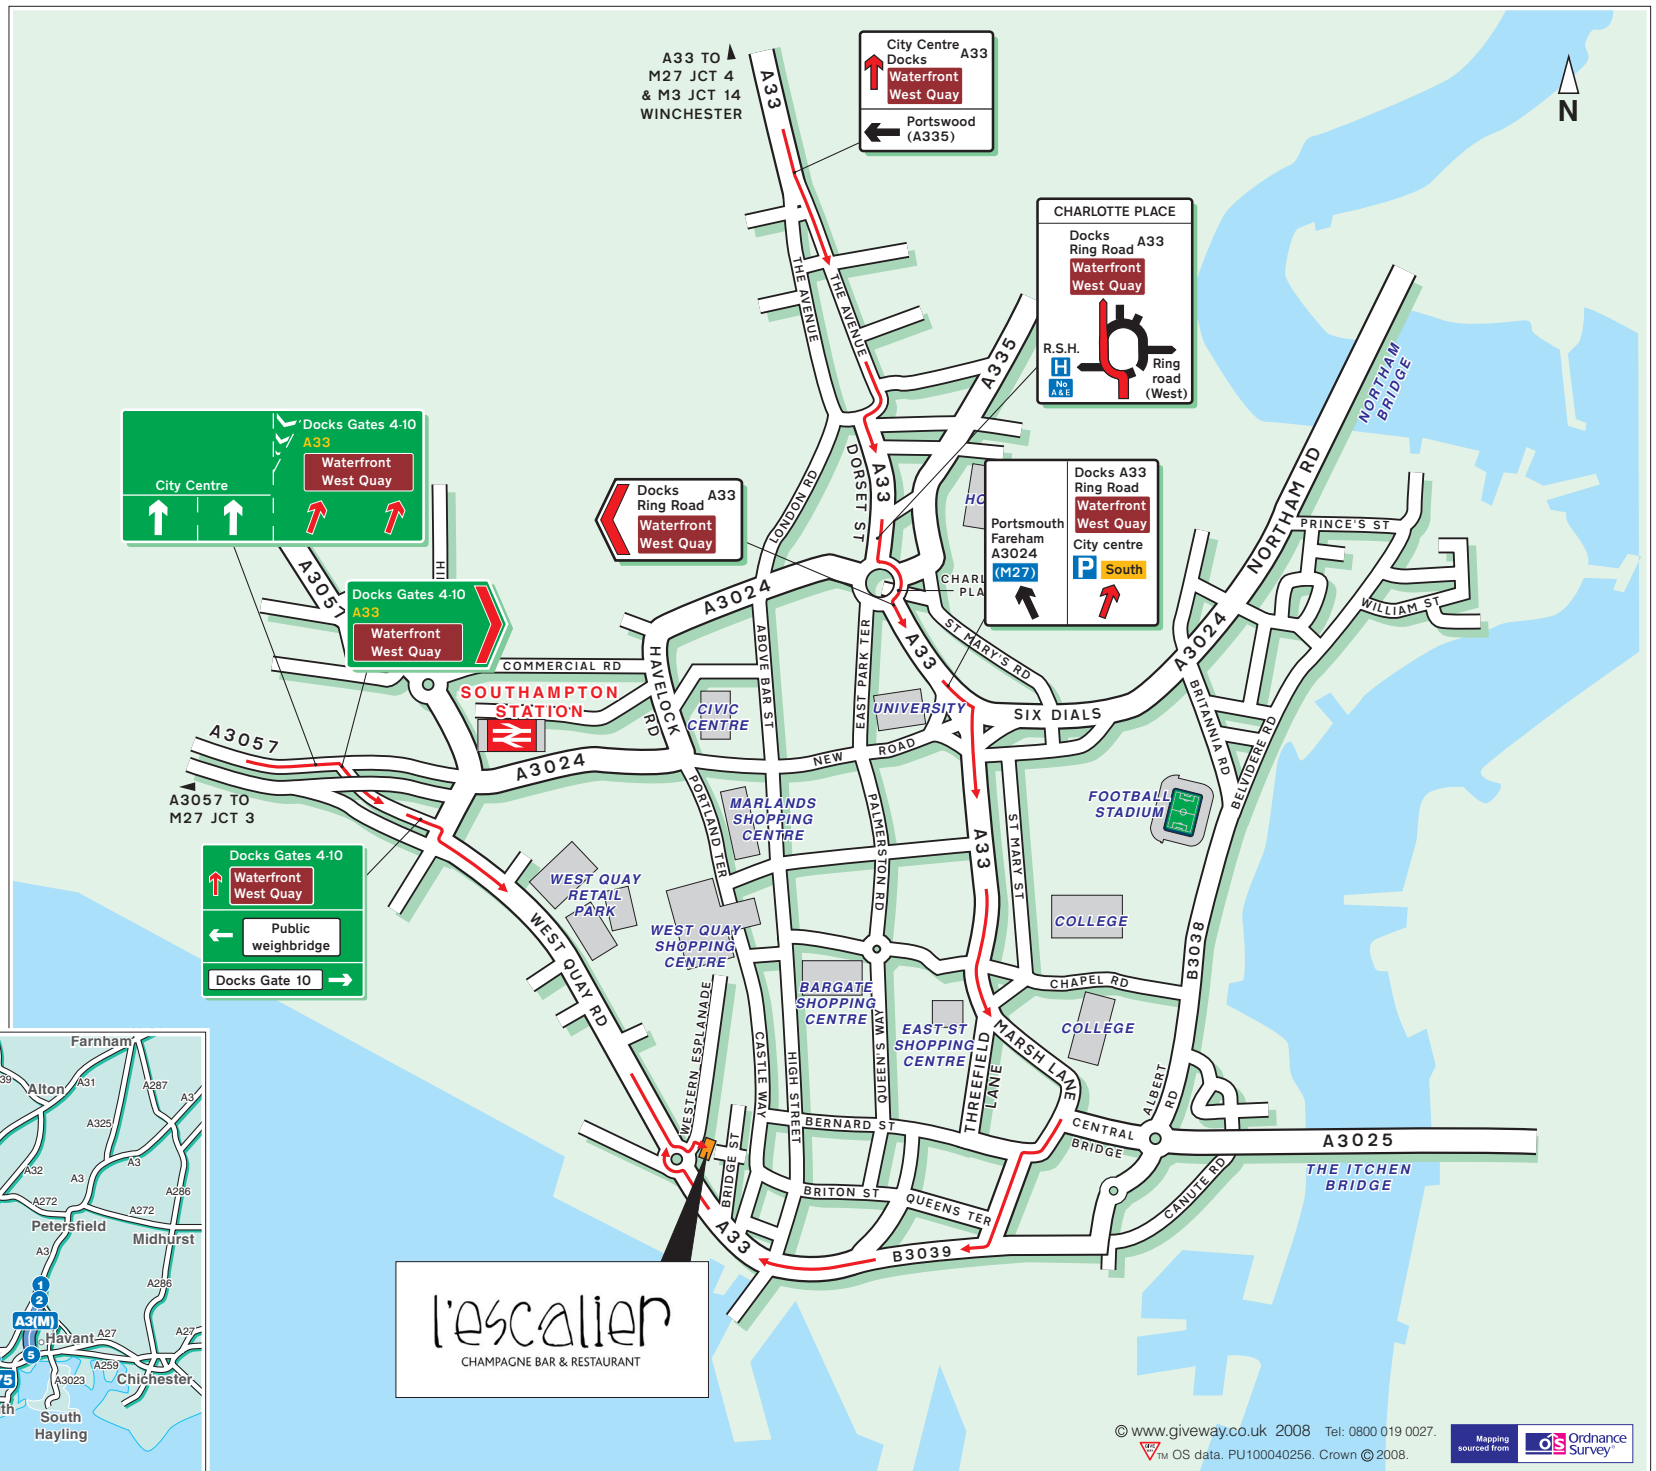

l'escalier

CHAMPAGNE BAR & RESTAURANT

L'Escalier
Western Esplanade
Southampton
Hampshire
SO14 2AZ

Tel: +44 (0)2380 235720
www.lescalier.co.uk
info@lescalier.co.uk

Public Transport

By Rail
Southampton Central station
Approximately 5 minutes by taxi or
10-15 minutes walk.
For information on train times and
operators call National Rail Enquiries
on 08457 48 49 50.

By Air
Southampton International Airport
Approximately 20 minutes taxi ride
from the city centre.

l'escalier
CHAMPAGNE BAR & RESTAURANT