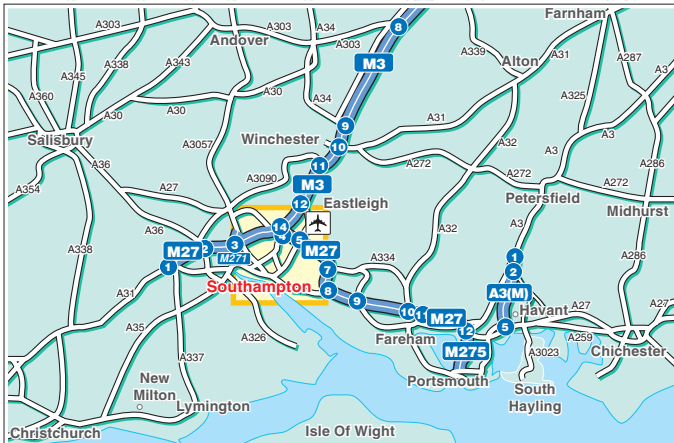

l'escalier

CHAMPAGNE BAR & RESTAURANT

L'Escalier
Western Esplanade
Southampton
Hampshire
SO14 2AZ

Tel: +44 (0)2380 235720
www.lescalier.co.uk
info@lescalier.co.uk

Public Transport

By Rail
Southampton Central station
Approximately 5 minutes by taxi or
10-15 minutes walk.
For information on train times and
operators call National Rail Enquiries
on 08457 48 49 50.

By Air
Southampton International Airport
Approximately 20 minutes taxi ride
from the city centre.

l'escalier
CHAMPAGNE BAR & RESTAURANT